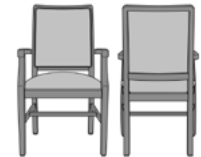

bellariva

Dining

kwalu.

Furnishing the Future™

bellariva

Dining

Kwalu's Bellariva dining/activity and accent chairs are available without arms but also feature modern, curved or angled arms and a signature square back in either a show frame or show frame with hand grip upholstery style. Additional options include back heights, a lattice back insert and the cross bar beneath the seat.

Optional Casters

Casters available for all four legs and are optional.

Optional Handgrip

Handgrip available and optional.

Optional Decorative Back

Decorative back insert is optional.

Optional Arm Style

Choose from three optional arm styles – Modern, Curved or Angled.

2 Back Heights

Back available in two heights.

Statement of Line

BLD02A1
24W 26.5D 40H

BLD04B1
24W 26.5D 40H

BLD12A1
24W 26.5D 40H
25.5AH

BLD14B1
24W 26.5D 40H
25.5AH

BLD22A1
24W 25D 40H
25.5AH