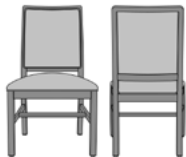

bellariva

Dining

kwalu.

Furnishing the Future™

bellariva

Dining

Kwalu's Bellariva dining/activity and accent chairs are available without arms but also feature modern, curved or angled arms and a signature square back in either a show frame or show frame with hand grip upholstery style. Additional options include back heights, a lattice back insert and the cross bar beneath the seat.

Optional Casters

Casters available for all four legs and are optional.

Optional Handgrip

Handgrip available and optional.

Optional Decorative Back

Decorative back insert is optional.

Optional Arm Style

Choose from three optional arm styles – Modern, Curved or Angled.

2 Back Heights

Back available in two heights.

Statement of Line

BLD02A1
24W 26.5D 40H

BLD04B1
24W 26.5D 40H

BLD12A1
24W 26.5D 40H
25.5AH

BLD14B1
24W 26.5D 40H
25.5AH

BLD22A1
24W 25D 40H
25.5AH