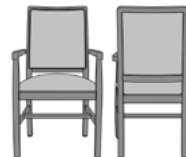

bellariva

Dining

kwalu.

Furnishing the Future™

bellariva

Dining

Kwalu's Bellariva dining/activity and accent chairs are available without arms but also feature modern, curved or angled arms and a signature square back in either a show frame or show frame with hand grip upholstery style. Additional options include back heights, a lattice back insert and the cross bar beneath the seat.

2 Back Heights

Back available in two heights.

Statement of Line

BLD02A1
24W 26.5D 40H

BLD04B1
24W 26.5D 40H

BLD12A1
24W 26.5D 40H
25.5AH

BLD14B1
24W 26.5D 40H
25.5AH

BLD22A1
24W 25D 40H
25.5AH